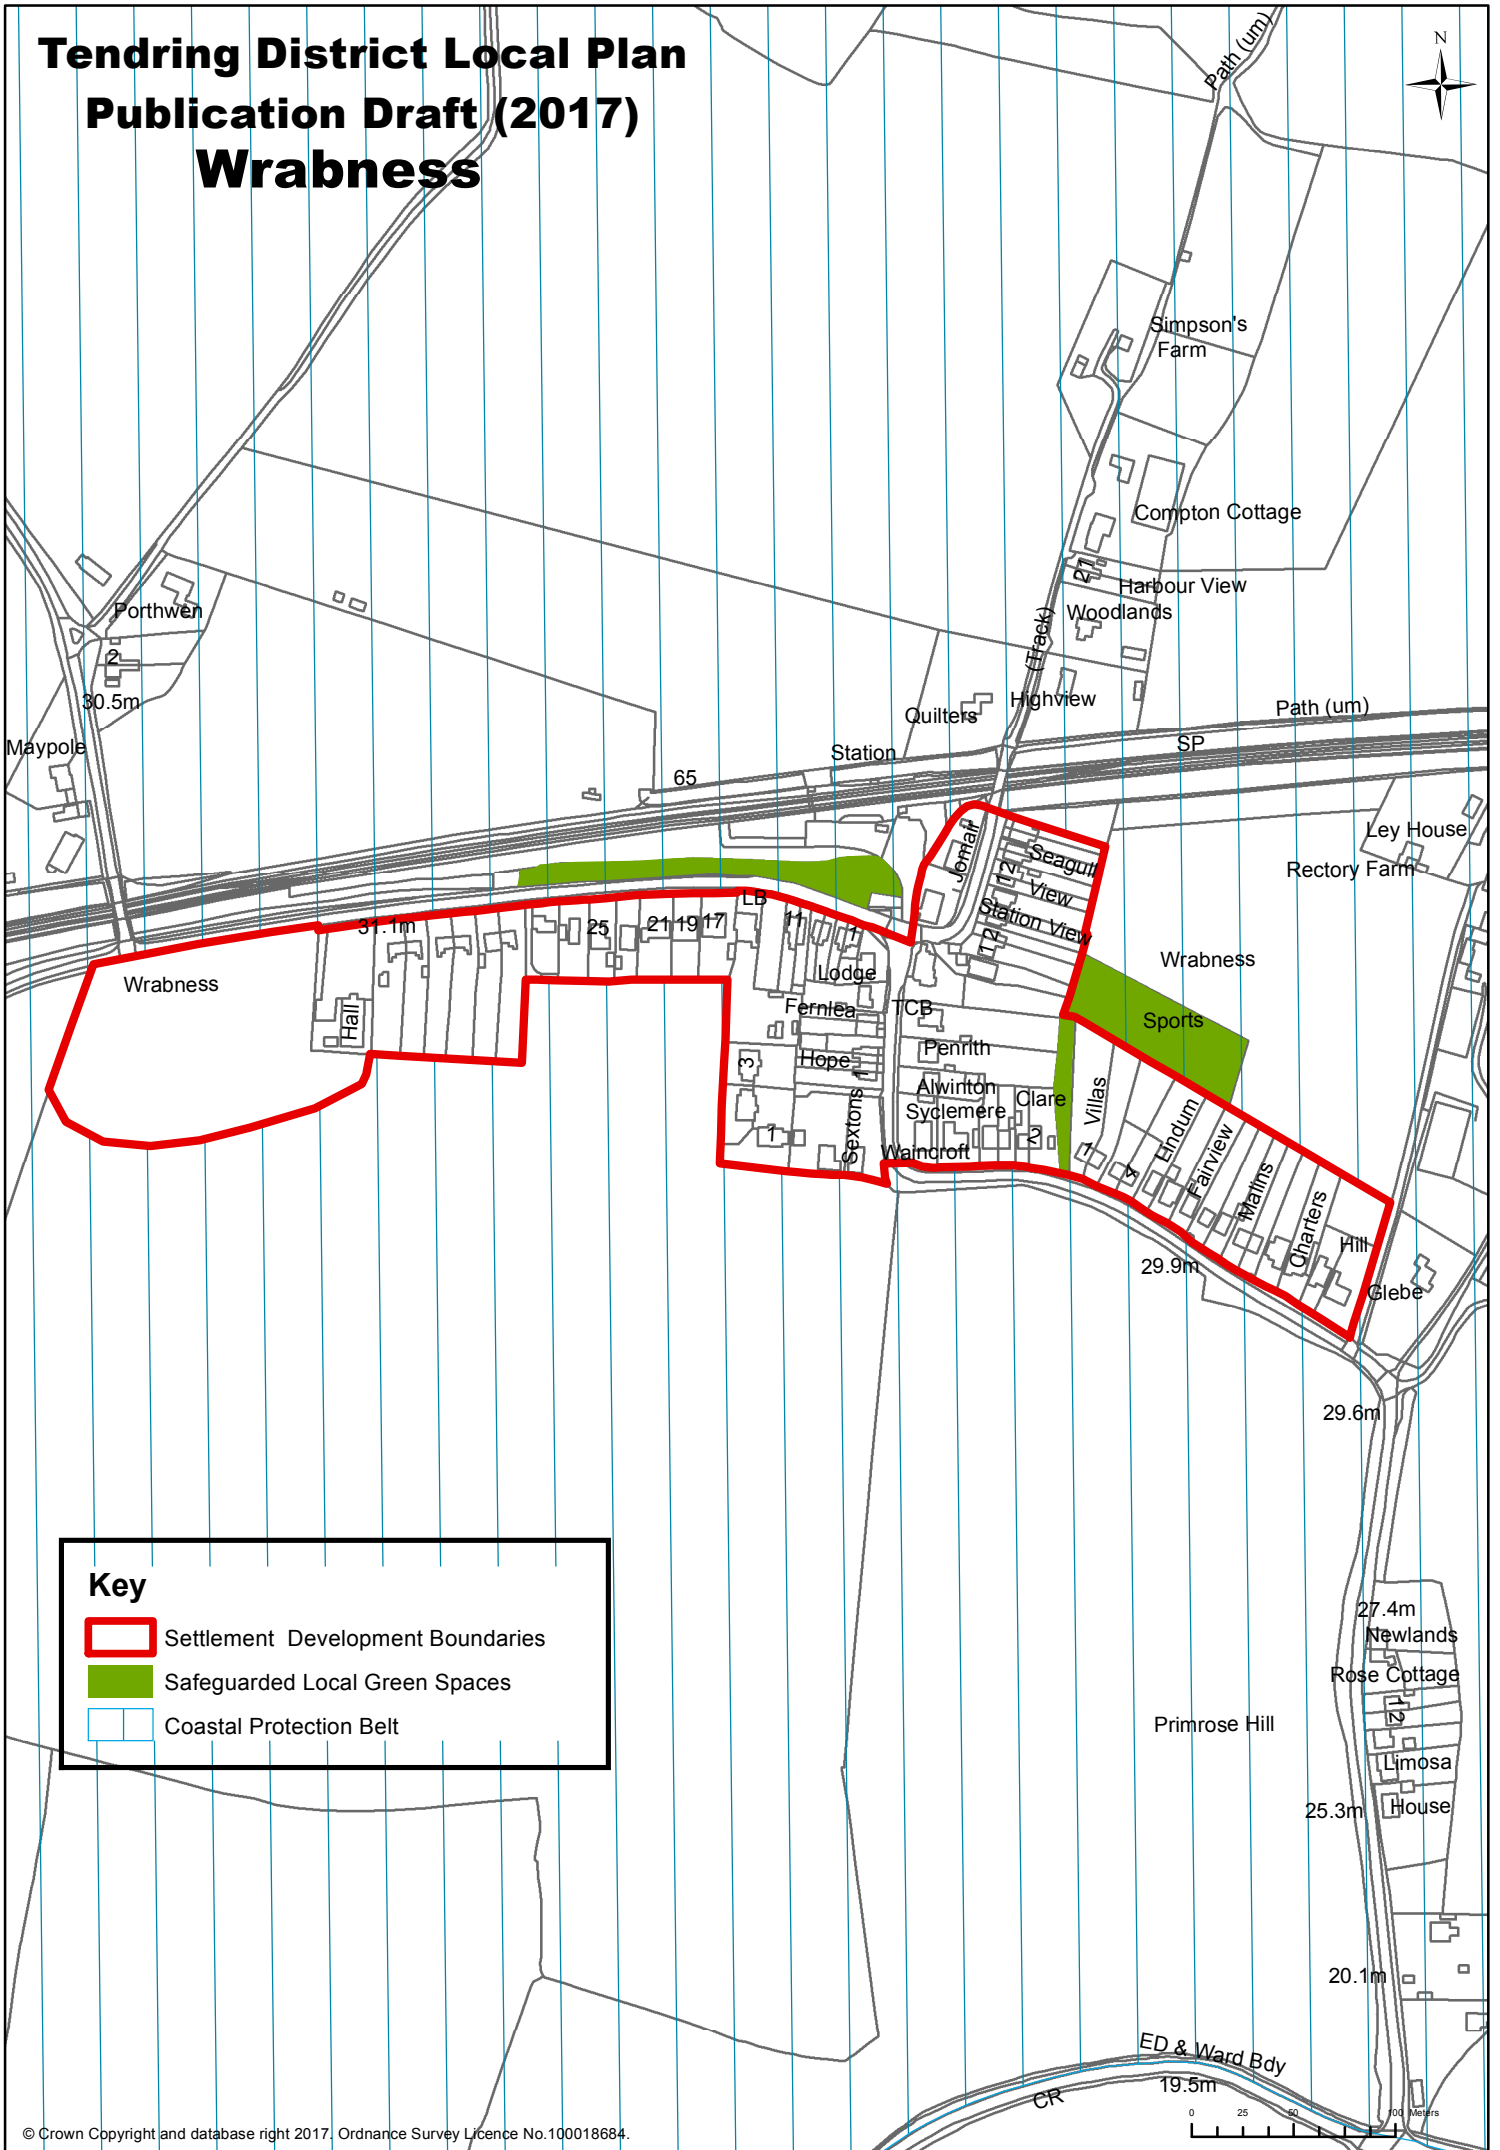

Tendring District Local Plan Publication Draft (2017) Wrabness

Key

- Settlement Development Boundaries
- Safeguarded Local Green Spaces
- Coastal Protection Belt