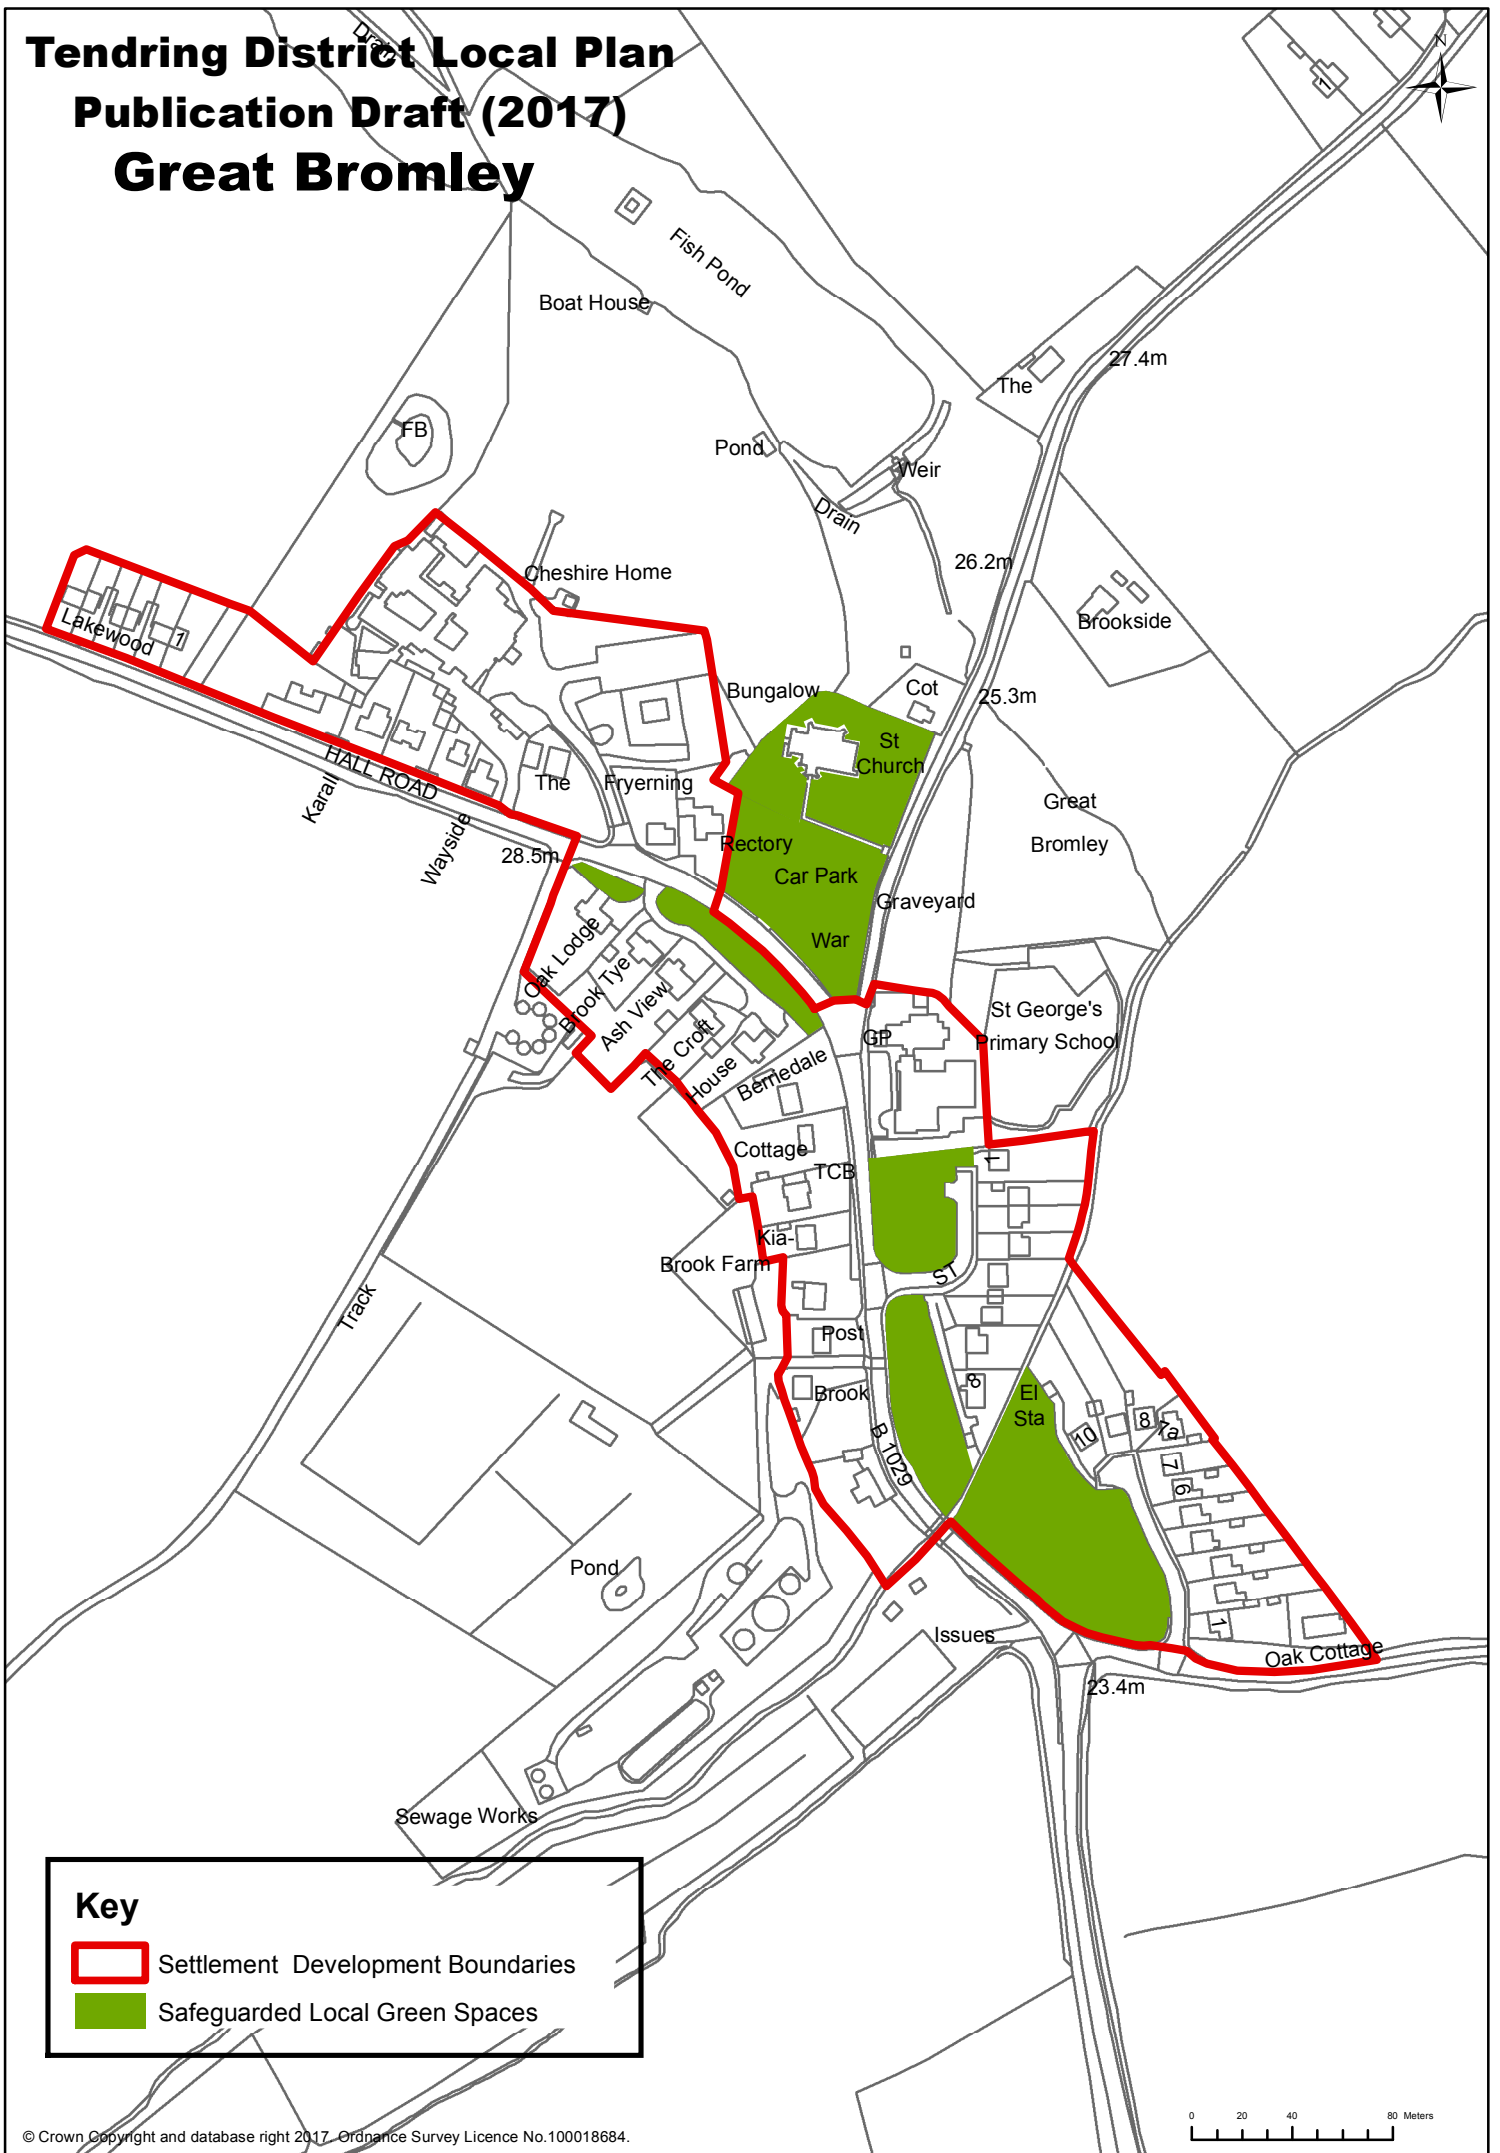

Tending District Local Plan Publication Draft (2017) Great Bromley

Key

- Settlement Development Boundaries
- Safeguarded Local Green Spaces