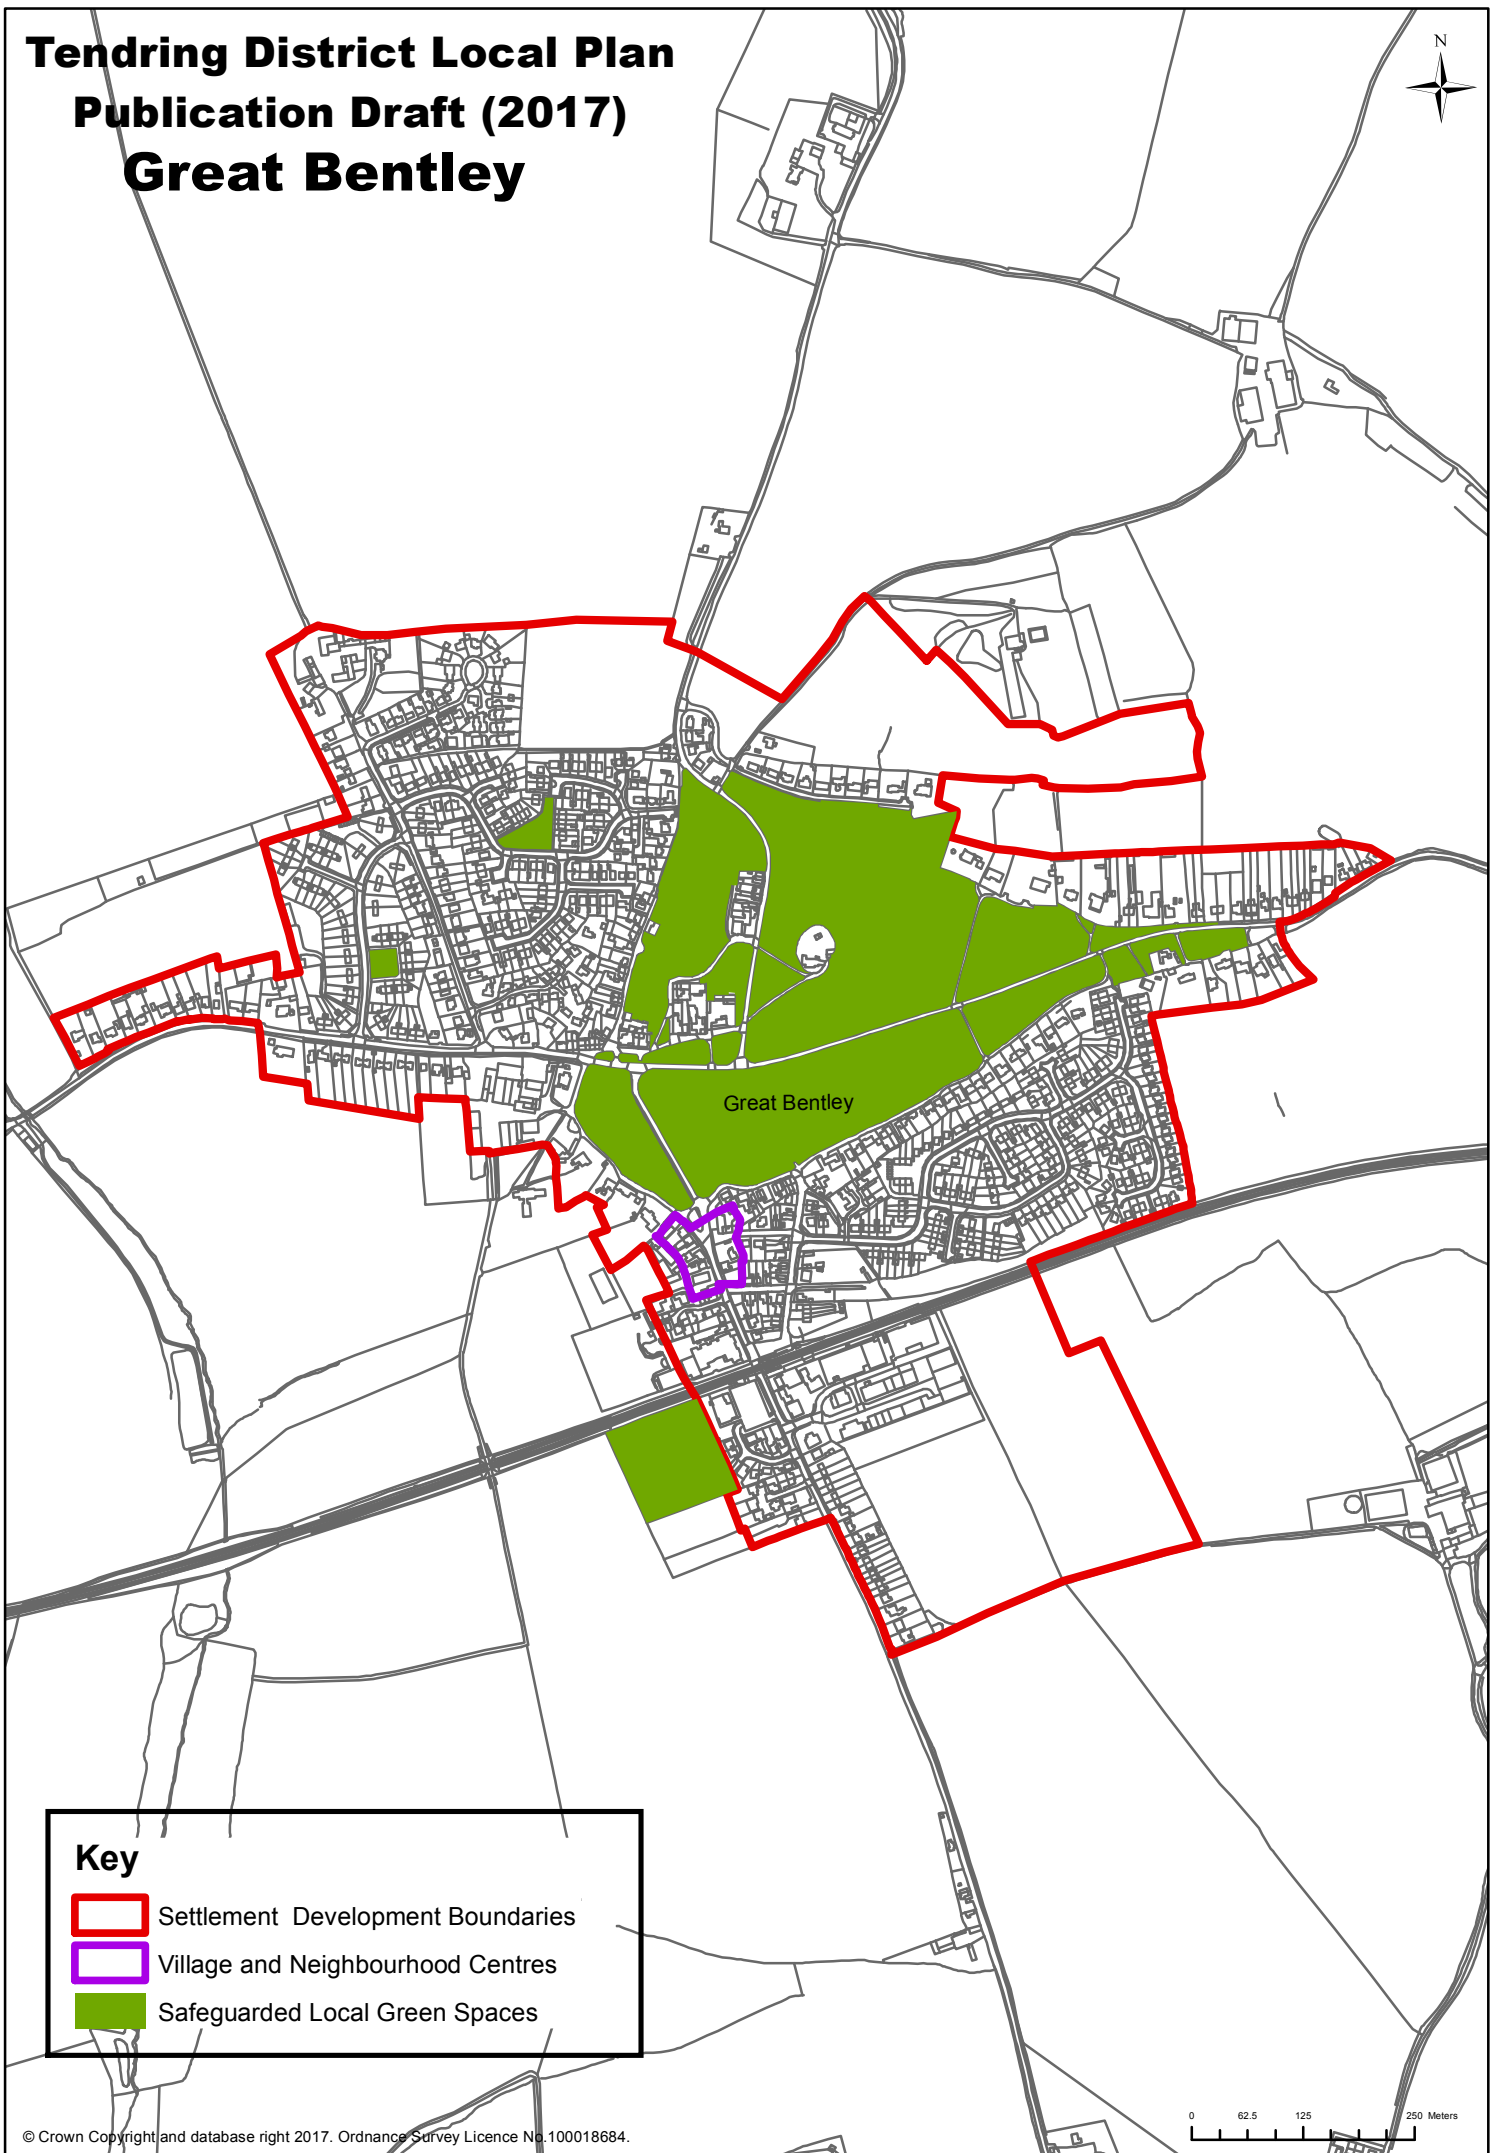

Tendring District Local Plan Publication Draft (2017) Great Bentley

Key

-  Settlement Development Boundaries
-  Village and Neighbourhood Centres
-  Safeguarded Local Green Spaces